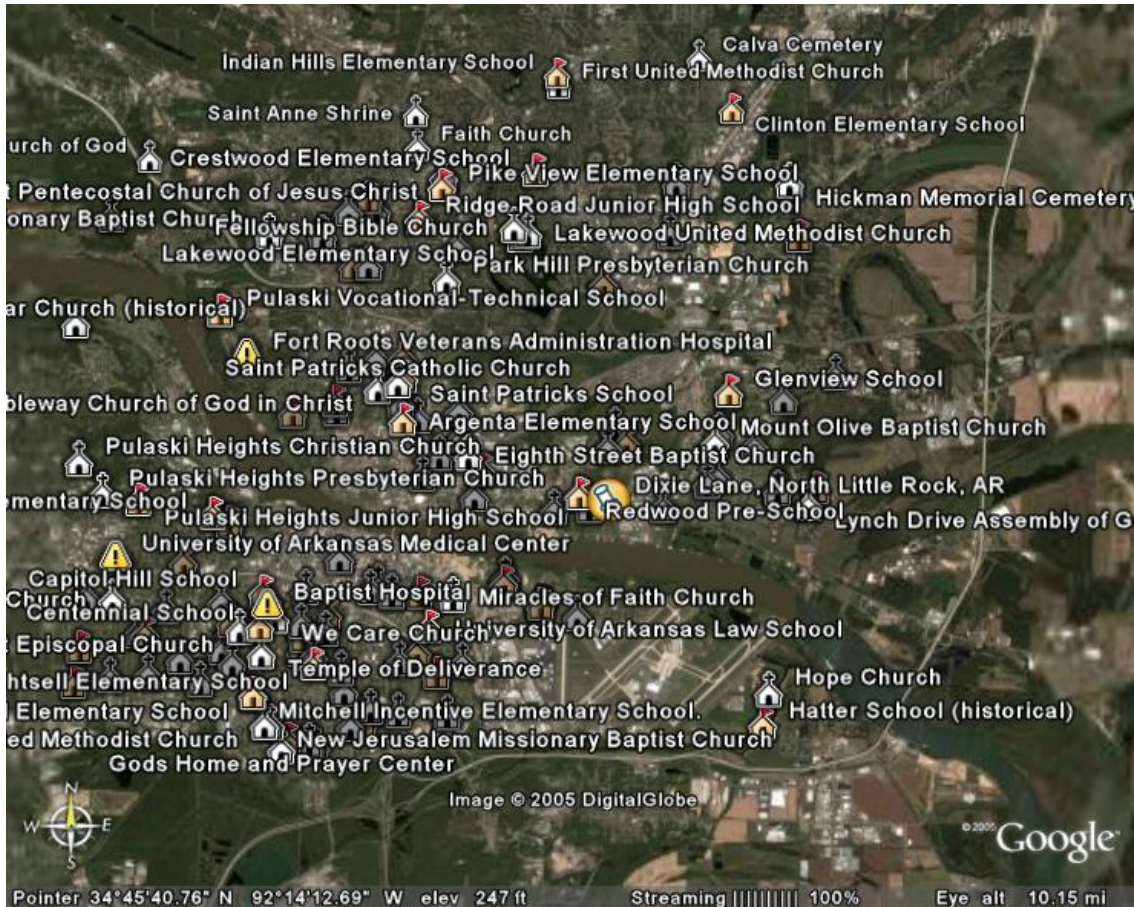

Foot of Dixie Lane, North Little Rock, AR

64,118 tons of asbestos were shipped to this site in Little Rock, AR. Less than 3 miles away are:

Schools

0.31 miles from Redwood Pre-School
 0.34 miles from Redwood Elementary
 0.60 miles from Dixie Head Start Center
 1.17 miles from Riverside School
 1.30 miles from Street Elementary
 1.31 miles from Carver Magnet Elementary
 1.32 miles from Seventh Street Elementary
 1.41 miles from Pfeifer School
 1.66 miles from Glenview School
 1.75 miles from Rose City Middle School
 1.77 miles from Shorter College
 2.01 miles from Pine Elementary
 2.16 miles from Lakewood Middle School
 2.28 miles from Argenta Elementary School
 2.44 miles from Central Sixth Grade School
 2.45 miles from Saint Patricks School
 2.61 miles from Ole Main High School

Churches

0.22 miles from Baily Chapel
 0.38 miles from Eastern Star Baptist
 0.53 miles from Saint Stevens Baptist
 0.57 miles from Bible Way Church
 0.58 miles from Demascus Spiritual Church

0.61 miles from Dixie Church of Christ
 0.75 miles from First Pentacostal Church of Jesus
 0.86 miles from Grace Baptist Church
 1.25 miles from Saint Augustine Catholic
 1.27 miles from White City Memorial Church
 1.35 miles from Macedonia Baptist
 1.39 miles from Shiloh Baptist Church
 1.43 miles from Calvary Temple Church
 1.46 miles from Mount Sinai Christian
 1.53 miles from Eighth Street Baptist
 1.57 miles from Bethel African Methodist
 1.65 miles from Rose City Assembly of God
 1.67 miles from Mount Zion Baptist
 1.70 miles from Samaritan Hill Missionary Baptist
 1.72 miles from King Solomon Baptist

2.05 miles from Lynch Drive Assembly of God
 2.51 miles from Saint Andrews Cathedral
 2.62 miles from Hope Church
 2.66 miles from Bethany Church
 2.85 miles from First Church of Christ Scientist

Hospitals