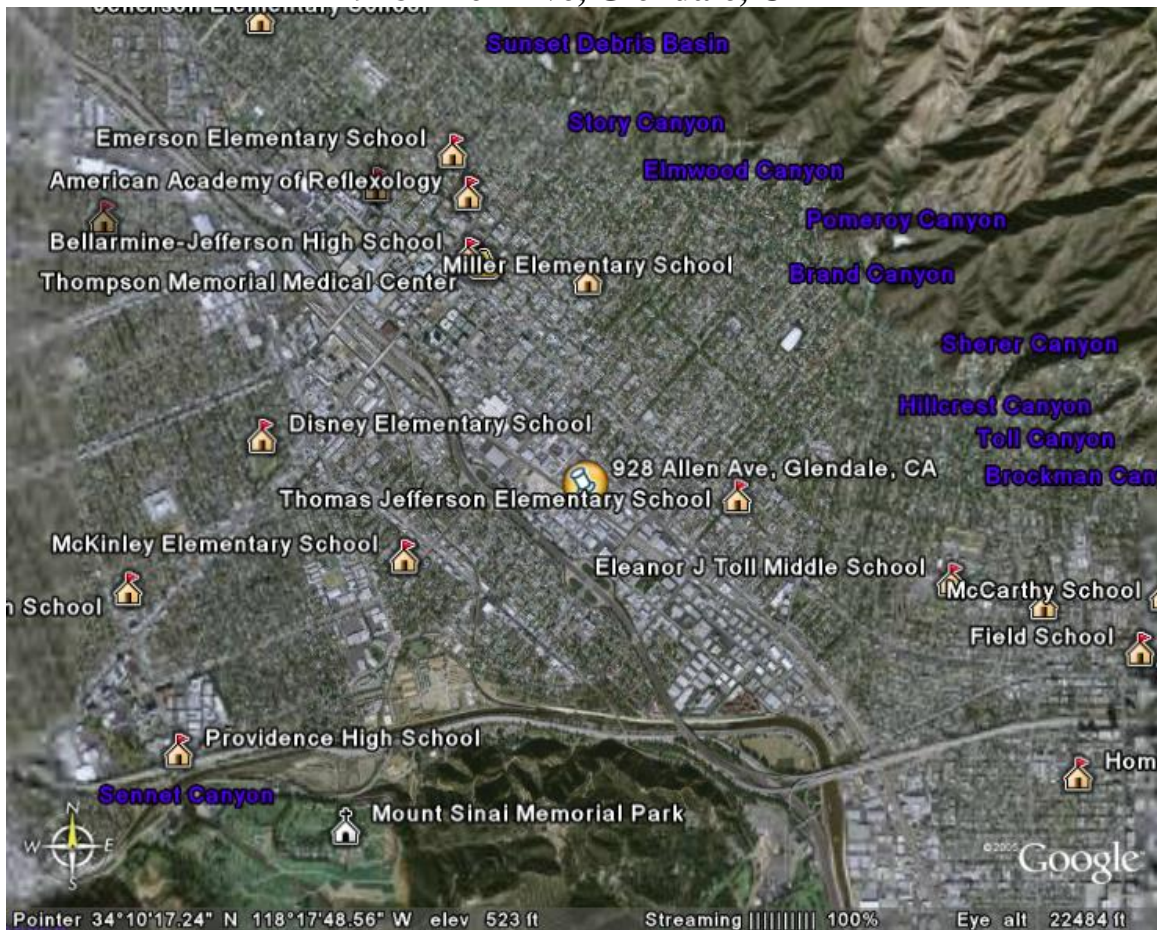

Churches

Hospitals

37851 Cherry Street, Newark, CA

561, 845 tons of asbestos were shipped to this site in Newark, CA. Less than 3 miles away are:

Schools

- 0.49 miles from James L. Bunker Elementary
- 0.49 miles from Louis Milani Elementary
- 0.72 miles from Muller School
- 1.05 miles from John G. Mattos Elementary
- 1.18 miles from E L Musick Elementary
- 1.27 miles from James A. Graham Elementary
- 1.59 miles from Glenmoor Elementary
- 1.60 miles from Fremont Christian High
- 1.66 miles from Lincoln Elementary
- 1.67 miles from Joseph Azevada Elementary
- 1.73 miles from MacGregor Interior School
- 1.99 miles from Fremont Adult School
- 2.34 miles from Brier Elementary
- 2.45 miles from Patterson Elementary
- 2.48 miles from Marshall School
- 2.63 miles from American High School
- 2.80 miles from Stephen Millard Elementary

Churches

Hospitals

928 Allen Ave, Glendale, CA

97, 086 tons of asbestos were shipped to this site in Glendale, CA. Less than 3 miles away are:

Schools

0.63 miles from Thomas Jefferson Elem.
0.82 miles from Miller Elementary
0.83 miles from McKinley Elementary
1.03 miles from Ballermine-Jefferson High
1.11 miles from Jefferson-Ballermine Elem.
1.17 miles from Jordan Middle School
1.37 miles from Disney Elementary
1.62 miles from Eleanor J Toll Middle
1.69 miles from Burroughs High School
1.75 miles from Saint Finbar School
1.92 miles from Lincoln School
2.03 miles from Providence High School
2.03 miles from McCarthy School
2.15 miles from Edison Elementary

Hospitals

0.95 miles from Thompson Memorial Medical Center
2.08 miles from Saint Joseph Medical Center