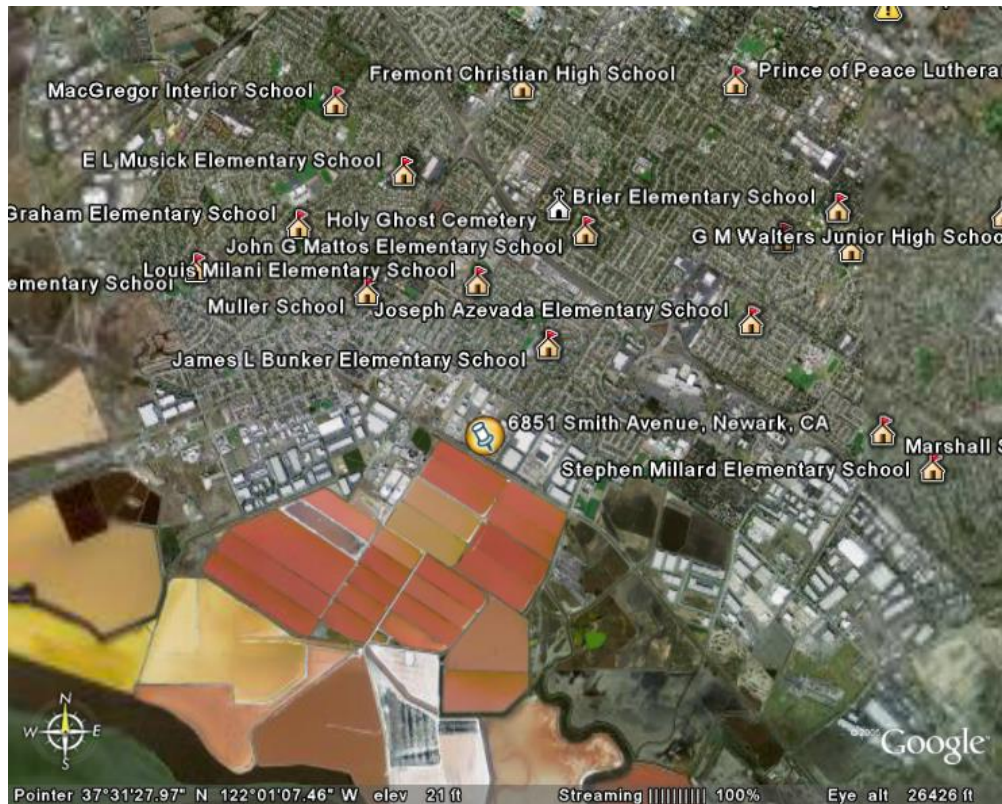

6851 Smith Avenue, Newark, CA

561, 845 tons of asbestos were shipped to this site in Newark, CA. Less than 3 miles away are:

Schools

0.63 miles from James L. Bunker Elementary School
0.88 miles from Louis Milani
1.05 miles from Muller School
1.13 miles from Newark Memorial High School
1.15 miles from Silva School
1.44 miles from August Schilling Elementary School
1.55 miles from E L Musick Elementary School
1.61 miles from James A. Graham Elementary
1.67 miles from Joseph Azevada Elementary School
1.73 miles from Newark Junior High School
1.88 miles from Newark Adult School
1.94 miles from Lincoln Elementary School
1.99 miles from Fremont Christian High School
2.05 miles from Cabrillo Elementary School
2.07 miles from Newark Opportunity
2.08 miles from H A Snow Elementary

Churches

Hospitals

37851 Cherry Street, Newark, CA

561, 845 tons of asbestos were shipped to this site in Newark, CA. Less than 3 miles away are:

Schools

- 0.49 miles from James L. Bunker Elementary
- 0.49 miles from Louis Milani Elementary
- 0.72 miles from Muller School
- 1.05 miles from John G. Mattos Elementary
- 1.18 miles from E L Musick Elementary
- 1.27 miles from James A. Graham Elementary
- 1.59 miles from Glenmoor Elementary
- 1.60 miles from Fremont Christian High
- 1.66 miles from Lincoln Elementary
- 1.67 miles from Joseph Azevada Elementary
- 1.73 miles from MacGregor Interior School
- 1.99 miles from Fremont Adult School
- 2.34 miles from Brier Elementary
- 2.45 miles from Patterson Elementary
- 2.48 miles from Marshall School
- 2.63 miles from American High School
- 2.80 miles from Stephen Millard Elementary