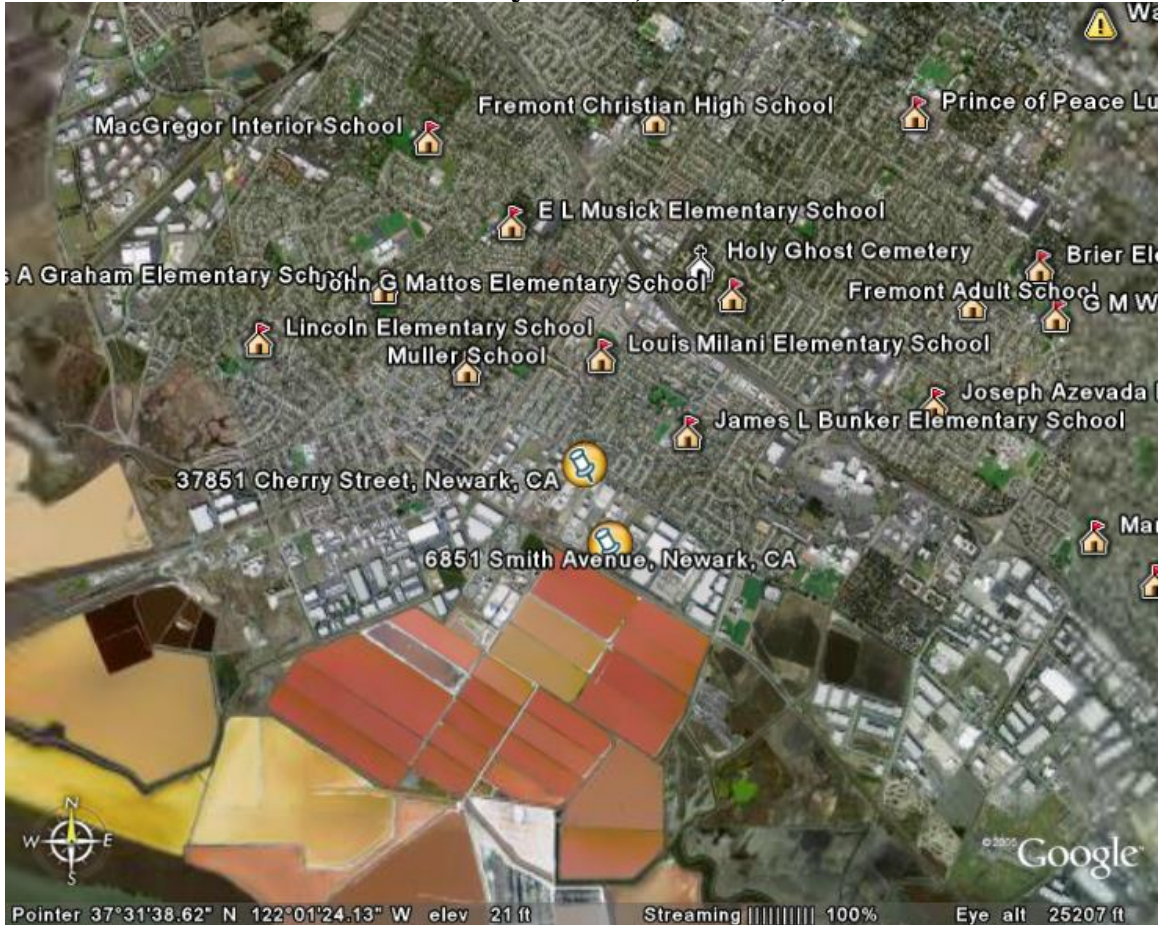

6851 Smith Avenue, Newark, CA

561, 845 tons of asbestos were shipped to this site in Newark, CA. Less than 3 miles away are:

Schools

0.63 miles from James L. Bunker Elementary School
0.88 miles from Louis Milani
1.05 miles from Muller School
1.13 miles from Newark Memorial High School
1.15 miles from Silva School
1.44 miles from August Schilling Elementary School
1.55 miles from E L Musick Elementary School
1.61 miles from James A. Graham Elementary
1.67 miles from Joseph Azevada Elementary School
1.73 miles from Newark Junior High School
1.88 miles from Newark Adult School
1.94 miles from Lincoln Elementary School
1.99 miles from Fremont Christian High School
2.05 miles from Cabrillo Elementary School
2.07 miles from Newark Opportunity
2.08 miles from H A Snow Elementary

Churches

Hospitals

37851 Cherry Street, Newark, CA

561, 845 tons of asbestos were shipped to this site in Newark, CA. Less than 3 miles away are:

Schools

- 0.49 miles from James L. Bunker Elementary
- 0.49 miles from Louis Milani Elementary
- 0.72 miles from Muller School
- 1.05 miles from John G. Mattos Elementary
- 1.18 miles from E L Musick Elementary
- 1.27 miles from James A. Graham Elementary
- 1.59 miles from Glenmoor Elementary
- 1.60 miles from Fremont Christian High
- 1.66 miles from Lincoln Elementary
- 1.67 miles from Joseph Azevada Elementary
- 1.73 miles from MacGregor Interior School
- 1.99 miles from Fremont Adult School
- 2.34 miles from Brier Elementary
- 2.45 miles from Patterson Elementary
- 2.48 miles from Marshall School
- 2.63 miles from American High School
- 2.80 miles from Stephen Millard Elementary