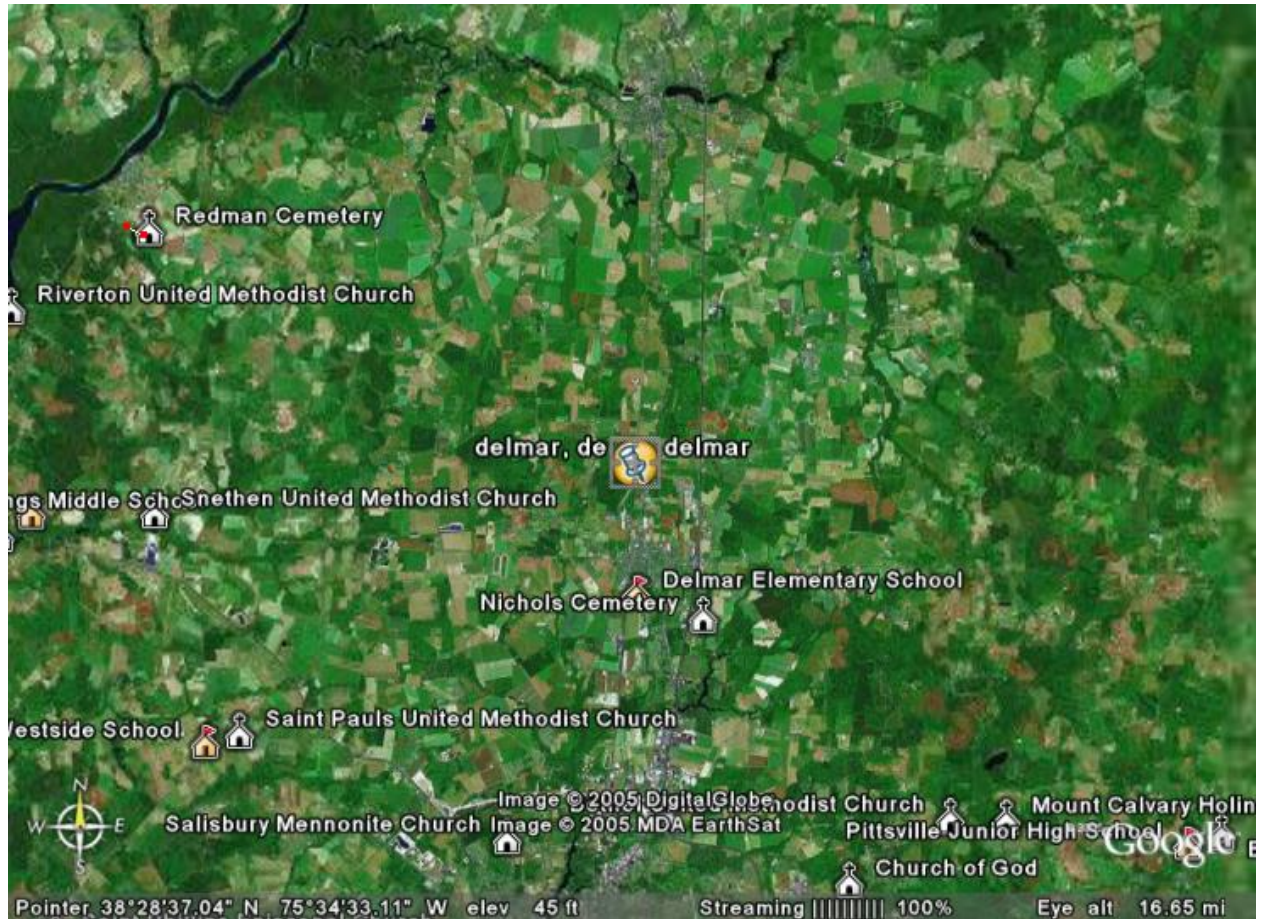

Delmar, DE

314 tons of asbestos were shipped to this site in Delmar, DE. Less than 3 miles away are:

Schools

2.7 miles away Delmar Elementary