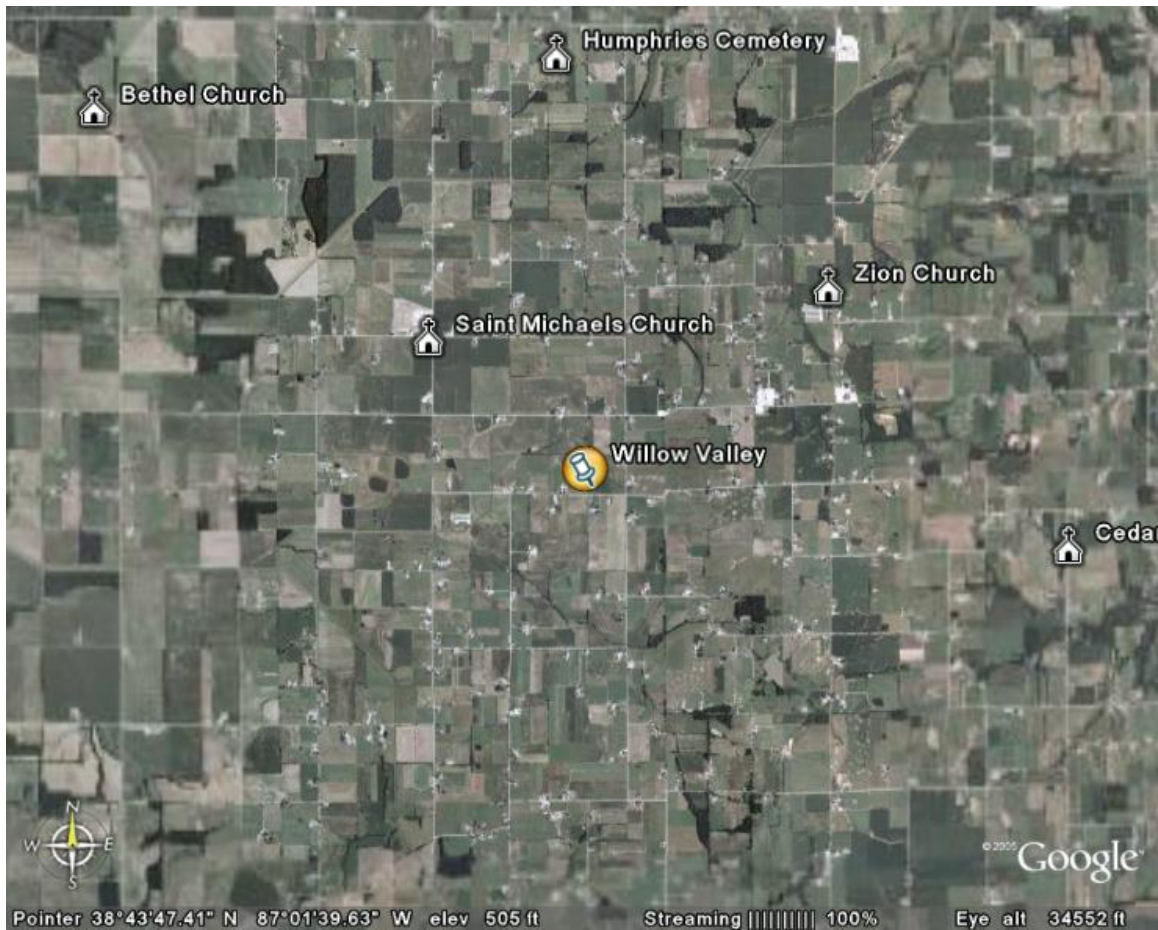

## Willow Valley, Shoals, IN

**949 tons of asbestos were shipped to this site in Shoals, IN. Less than 3 miles away are:**

Schools

Churches

1.26 miles from Saint Michaels Church

1.93 miles from Zion Church