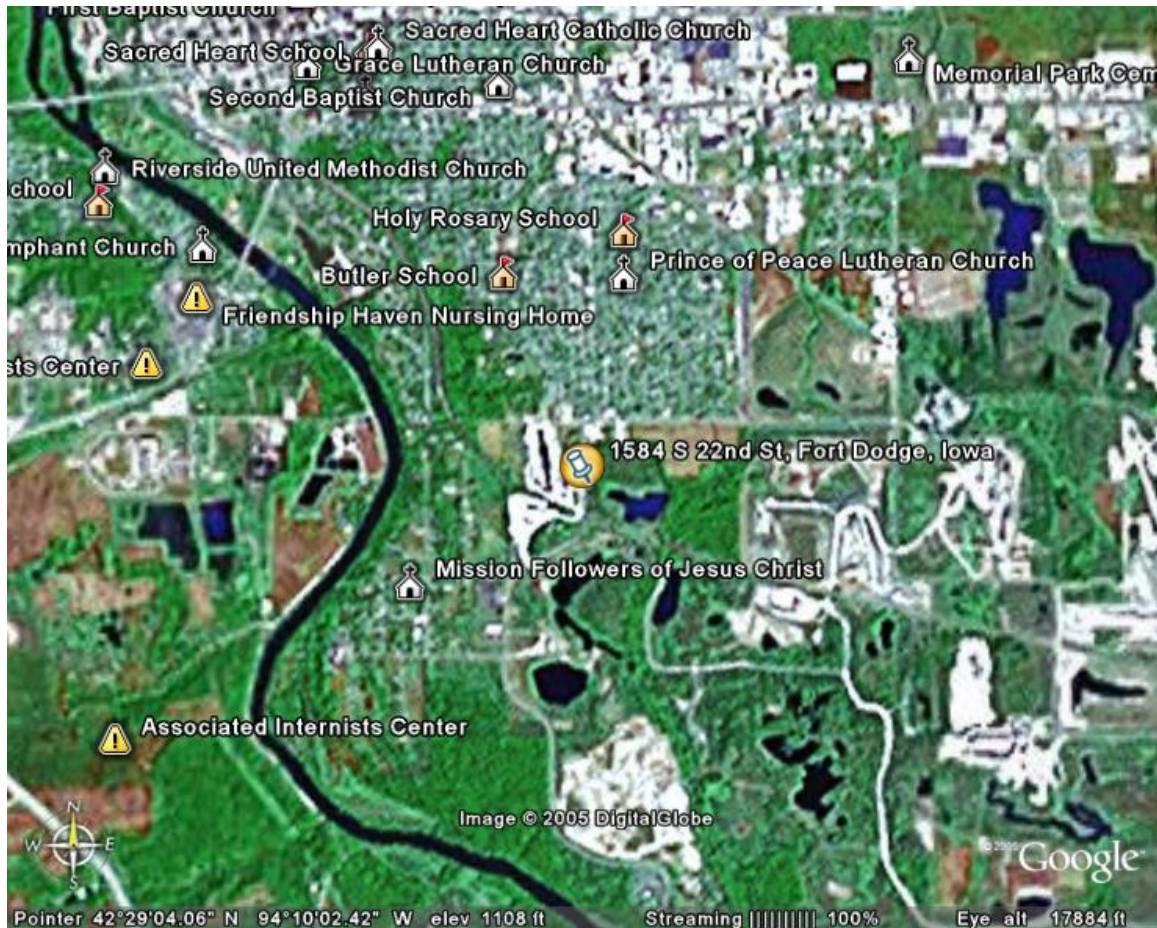

1584 S 22nd St., Fort Dodge, IA

12,571 tons of asbestos were shipped to this site in Fort Dodge, IA. Less than 3 miles away are:

Schools

0.40 miles from Carpenter School
0.42 miles from Coleman School
0.64 miles from Butler School
0.73 miles from Holy Rosary School
0.84 miles from Highland Park School
1.43 miles from Sacred Heart School
1.74 miles from Riverside School
1.92 miles from Duncombe School
2.07 miles from Fort Dodge High School
2.29 miles from Community Christian Schools
2.76 miles from Feelhaver School

Churches

0.56 miles from Epworth United Methodist Church
0.62 miles from Prince of Peace Lutheran Church

0.69 miles from Missionary Followers of Jesus Christ
0.71 miles from Holy Rosary Catholic
0.95 miles from Calvary Memorial COGIC
1.09 miles from Emmanuel Baptist Church
1.23 miles from Second Baptist Church
1.40 miles from Triumph Church
1.47 miles from Sacred Heart Catholic
1.54 miles from Full Gospel Lighthouse Church
1.55 miles from Grace Lutheran Church
1.60 miles from Apostolic Church of Deliverance
1.71 miles from Christian Science Church
1.74 miles from Harvest Baptist Church
1.77 miles from Copin Chapel-AME
1.80 miles from Riverside United Methodist
1.94 miles from First Assembly of God Church
2.03 miles from First Covenant Church
2.09 miles from Church of Christ West Side

2.39 miles from First Church of the Nazerene
2.56 miles from The Church of Jesus Christ
Latter Day Saints
2.76 miles from Reorganized Church of Jesus
Christ
2.78 miles from Seventh Day Adventist Church

Hospitals

1.29 miles from Friendship Lawn Nursing Home
1.40 miles from Regional Pathologists Center
1.71 miles from Associated Internists Center
1.76 miles from Trimark Family Practice
Associates Center
2.15 miles from Fort Dodge Villa Care Center
2.70 miles from USA Health Care Center
2.96 miles from Webster County Hospital