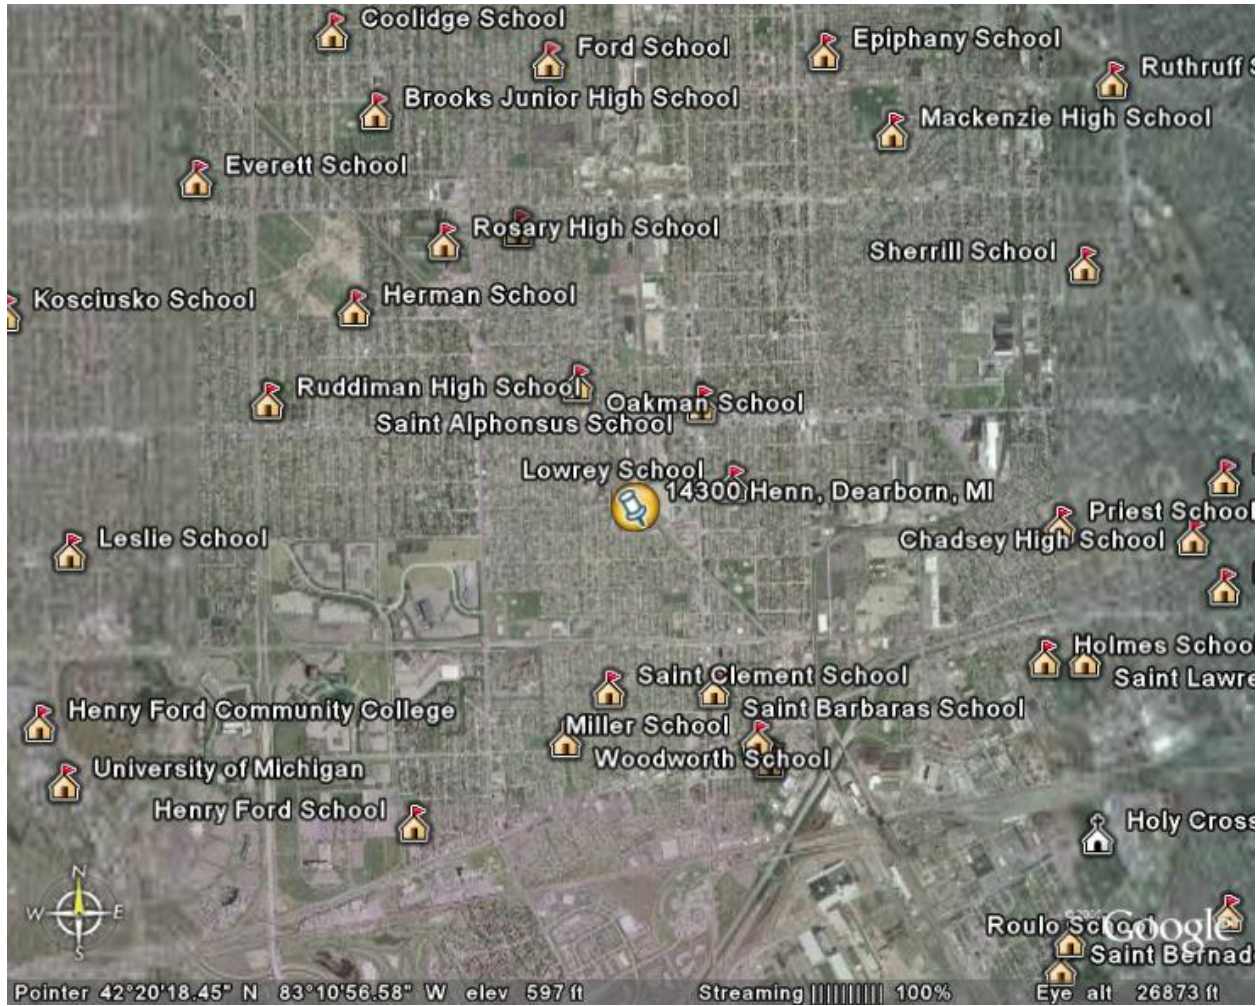

14300 Henn Avenue, Dearborn, MI

162,658 tons of asbestos were shipped to this site in Dearborn, MI. Less than 3 miles away are:

Schools

0.46 miles from Lowrey School
0.52 miles from Maple School
0.55 miles from Saint Alphonsus School
0.57 miles from Fordson High School
0.60 miles from Oakman School
0.61 miles from Ford School
0.98 miles from Gardner School
1.32 miles from McDonald School
1.46 miles from Saint Christopher
1.57 miles from Herman School
1.74 miles from Ruddiman High
1.80 miles from Saint Matthews

1.83 miles from Priest School
2.06 miles from MacKenzie High
2.12 miles from Carver School
2.27 miles from Martin School
2.34 miles from Sherrill School
2.50 miles from Everett School
2.60 miles from Leslie School
2.71 miles from Hanneman School

Churches

1.73 miles from Calvary Church

Hospitals