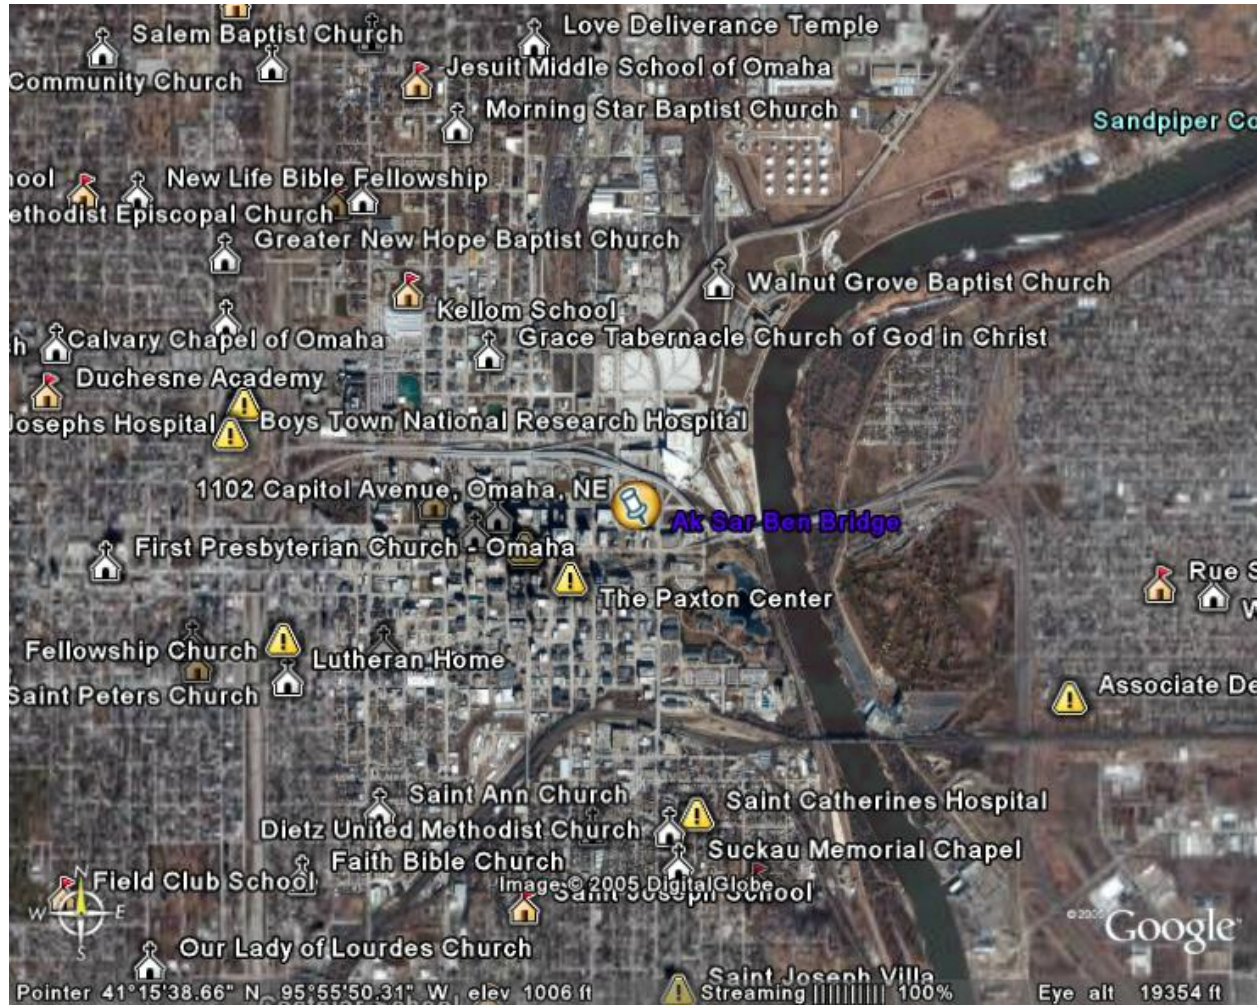

1102 Capitol Avenue, Omaha, NE

131,696 tons of asbestos were shipped to this site in Omaha, NE. Less than 3 miles away are:

Schools

0.65 miles from Central High School
0.81 miles from Ahmanson Law School
0.89 miles from Creighton University
0.98 miles from Kellom School
1.02 miles from All Saints Catholic School
1.07 miles from Grace University
1.16 miles from Mason School
1.24 miles from Saint Peters School
1.36 miles from Long School
1.48 miles from Jackson Alternative Center
1.50 miles from Jesuit Middle School of Omaha
1.51 miles from Yates School
1.56 miles from Technical High School
1.73 miles from Rue School
2.00 miles from Duchesne Academy
2.27 miles from Saunders School
2.28 miles from King Science Center 2
2.35 miles from Clarkson College
2.53 miles from Jefferson High School
2.56 miles from King Primary School
2.58 miles from Pershing School

2.60 miles from Avenue B School
2.98 miles from Clifton Hill School

Churches

0.39 miles from Behai Faith
0.44 miles from Trinity Cathedral
0.52 miles from Saint Mary Magdalene
0.67 miles from Grace Tabernacle COGIC
0.99 miles from Saint Johns Church
1.04 miles from Northside Community
1.18 miles from Pilgrim Baptist
1.36 miles from New Bethel COGIC
1.43 miles from Calvary Chapel of Omaha
1.50 miles from Love Deliverance Temple
1.82 miles from salem Baptist church
1.84 miles from New Life Bible Fellowship
2.18 miles from Salem Baptist

Hospitals

0.76 miles from Charles Drew Health Center
0.94 miles from Richard Young Memorial
1.01 miles from Saint Catherine's Hospital