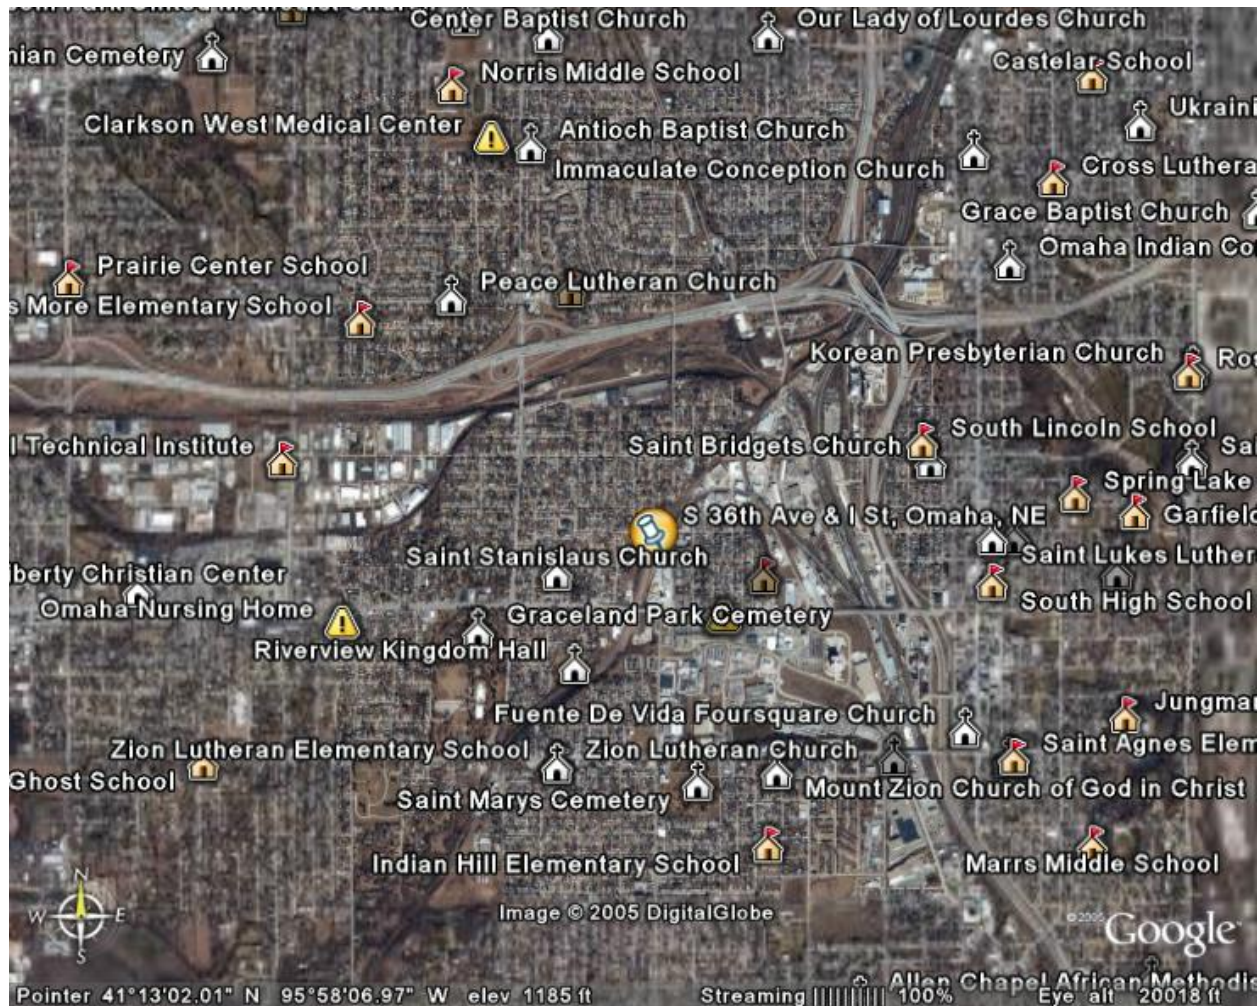

36th & I Streets, South Omaha, NE

131,696 tons of asbestos were shipped to this site in Omaha, NE. Less than 3 miles away are:

Schools

0.36 miles from Saint Stanislaus School
 0.40 miles from Saint Francis of Assisi
 0.81 miles from Jefferson School
 0.82 miles from Metropolitan Community College
 0.82 miles from Saint Mary's School
 0.83 miles from Zion Lutheran Elementary
 0.91 miles from Lincoln High School
 1.12 miles from Indian Hill Elementary
 1.12 miles from South High School
 1.18 miles from Saint Thomas More Elementary
 1.19 miles from Ashland Park School
 1.23 miles from Universal Technical Institute
 1.46 miles from Saint Agnes Elementary
 1.59 miles from Norris Middle
 1.67 miles from Holy Ghost School
 1.80 miles from Mars Middle School
 1.80 miles from Saint Rose
 1.85 miles from Rosewater School
 2.13 miles from Prairie Center School
 2.08 miles from Good Shepard Elementary
 2.24 miles from Karen Western Elementary

1102 Capitol Avenue, Omaha, NE

131,696 tons of asbestos were shipped to this site in Omaha, NE. Less than 3 miles away are:

Schools

0.65 miles from Central High School
0.81 miles from Ahmanson Law School
0.89 miles from Creighton University
0.98 miles from Kellom School
1.02 miles from All Saints Catholic School
1.07 miles from Grace University
1.16 miles from Mason School
1.24 miles from Saint Peters School
1.36 miles from Long School
1.48 miles from Jackson Alternative Center
1.50 miles from Jesuit Middle School of Omaha
1.51 miles from Yates School
1.56 miles from Technical High School
1.73 miles from Rue School
2.00 miles from Duchesne Academy
2.27 miles from Saunders School
2.28 miles from King Science Center 2
2.35 miles from Clarkson College
2.53 miles from Jefferson High School
2.56 miles from King Primary School
2.58 miles from Pershing School

2.42 miles from Douglas County Hospital
2.47 miles from University Hospital
2.94 miles from Clark Medical Center