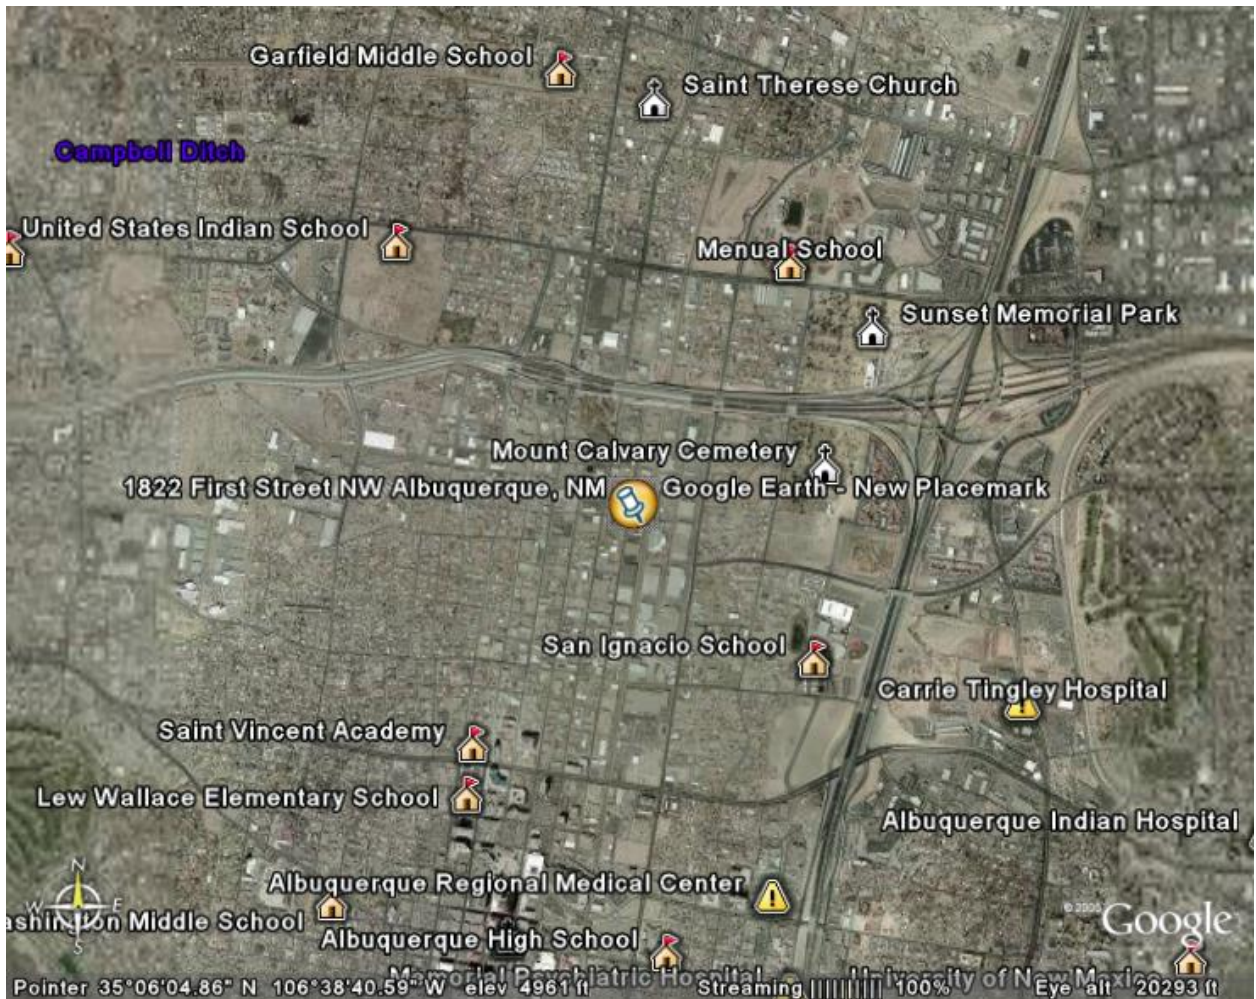

1822 First Street, NW Albuquerque, NM

Over 200,000 tons of asbestos was shipped to two sites in Albuquerque, NM. This is one of the sites. Less than 3 miles away are:

Schools:

0.65 miles from San Ignacio School
0.76 miles from Manual School
0.81 miles from Saint Vincent Academy
0.89 miles from Lew Wallace Elementary School
0.94 miles from United States Indian School
1.19 miles from Garfield Middle School
1.22 miles from Albuquerque High School
1.35 miles from Washington Middle School

Churches:

1.07 miles from San Theres Church

Hospitals:

1.13 miles from Albuquerque Regional Medical Center
1.17 miles from Carrie Tingle Hospital
1.92 miles from Albuquerque Indian Hospital

8001 Jefferson NE Albuquerque, NM

Over 200,000 tons of asbestos was shipped to two sites in Albuquerque, NM. This is one of the sites. Less than 3 miles away are:

Schools:

2.55 miles from Mission Ave School

Churches:

2.28 miles from Alameda Baptist Church