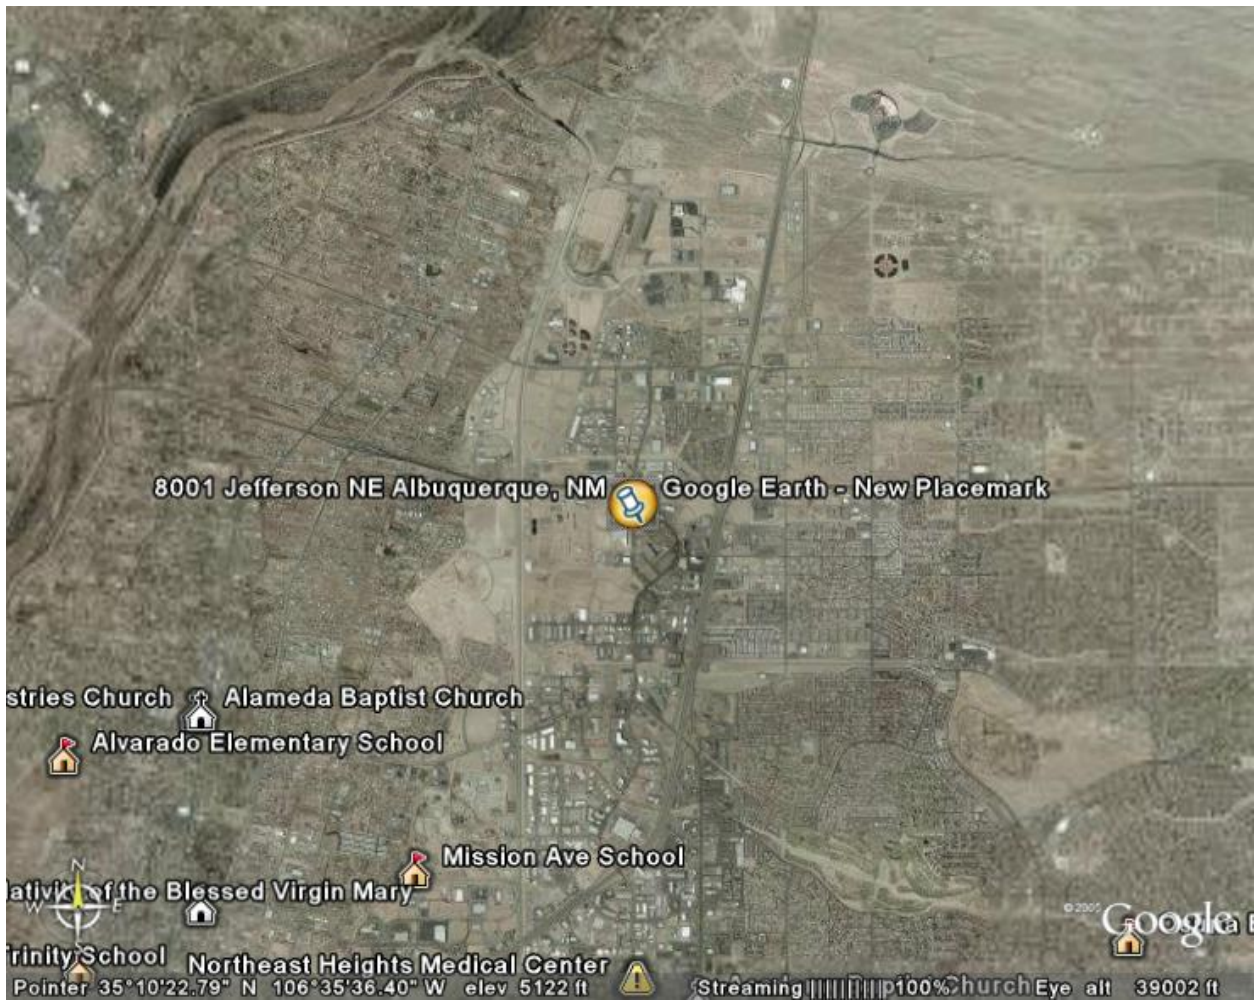

1822 First Street, NW Albuquerque, NM

Over 200,000 tons of asbestos was shipped to two sites in Albuquerque, NM. This is one of the sites. Less than 3 miles away are:

Schools:

0.65 miles from San Ignacio School
0.76 miles from Manual School
0.81 miles from Saint Vincent Academy
0.89 miles from Lew Wallace Elementary School
0.94 miles from United States Indian School
1.19 miles from Garfield Middle School
1.22 miles from Albuquerque High School
1.35 miles from Washington Middle School

Churches:

1.07 miles from San Theres Church

Hospitals:

1.13 miles from Albuquerque Regional Medical Center
1.17 miles from Carrie Tingle Hospital
1.92 miles from Albuquerque Indian Hospital

8001 Jefferson NE Albuquerque, NM

Over 200,000 tons of asbestos was shipped to two sites in Albuquerque, NM. This is one of the sites. Less than 3 miles away are:

Schools:

2.55 miles from Mission Ave School

Churches:

2.28 miles from Alameda Baptist Church