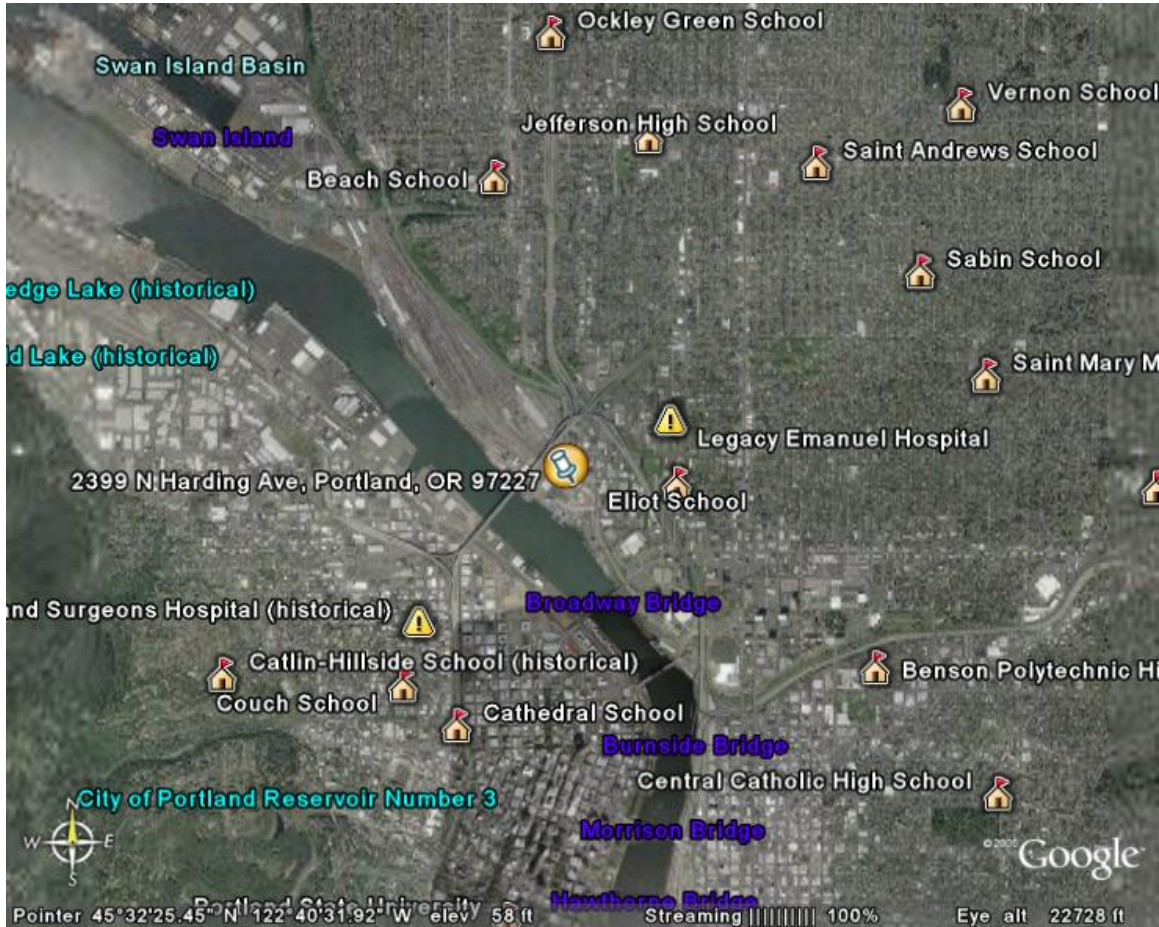

16300 SW 72nd Avenue, Portland, OR

164,040 tons of asbestos were shipped to this site in Portland, OR. Less than 3 miles away are:

Schools

1.25 miles from Waluga School
1.39 miles from James Templeton School
1.63 miles from Lake Grove School
1.83 miles from Phil Lewis School

1.97 miles from Tualatin School
2.19 miles from Saint Anthony's School
2.76 miles from Lakeside High School
2.89 miles from Stafford School
2.94 miles from Lake Oswego High School

7303 N Herding Avenue, Portland, OR

164,040 tons of asbestos were shipped to this site in Portland, OR. Less than 3 miles away are:

Schools

0.44 miles from Eliot School
0.60 miles from Boise School
1.19 miles from Holladay School
1.19 miles from Couch School
1.21 miles from Cathedral School
1.27 miles from Beach School
1.33 miles from Irvington School
1.38 miles from Chapman School
1.42 miles from Jefferson High School
1.58 miles from Lincoln High School
1.66 miles from Saint Andrews School
1.70 miles from Catlin-Hillside School
1.70 miles from Sabin School
1.78 miles from Ockley Green School
1.82 miles from Saint Mary Magdalene School
1.98 miles from Portland State University
2.07 miles from Alameda School

2.11 miles from Holy Redeemer School
2.28 miles from Vernon School
2.41 miles from Ainsworth School
2.68 miles from Applegate School
2.69 miles from Saint Cecelia School
2.78 miles from Oregon Health Sciences University
2.85 miles from Saint Phillip Neri School
2.96 miles from Faubion School
2.98 miles from Meek School