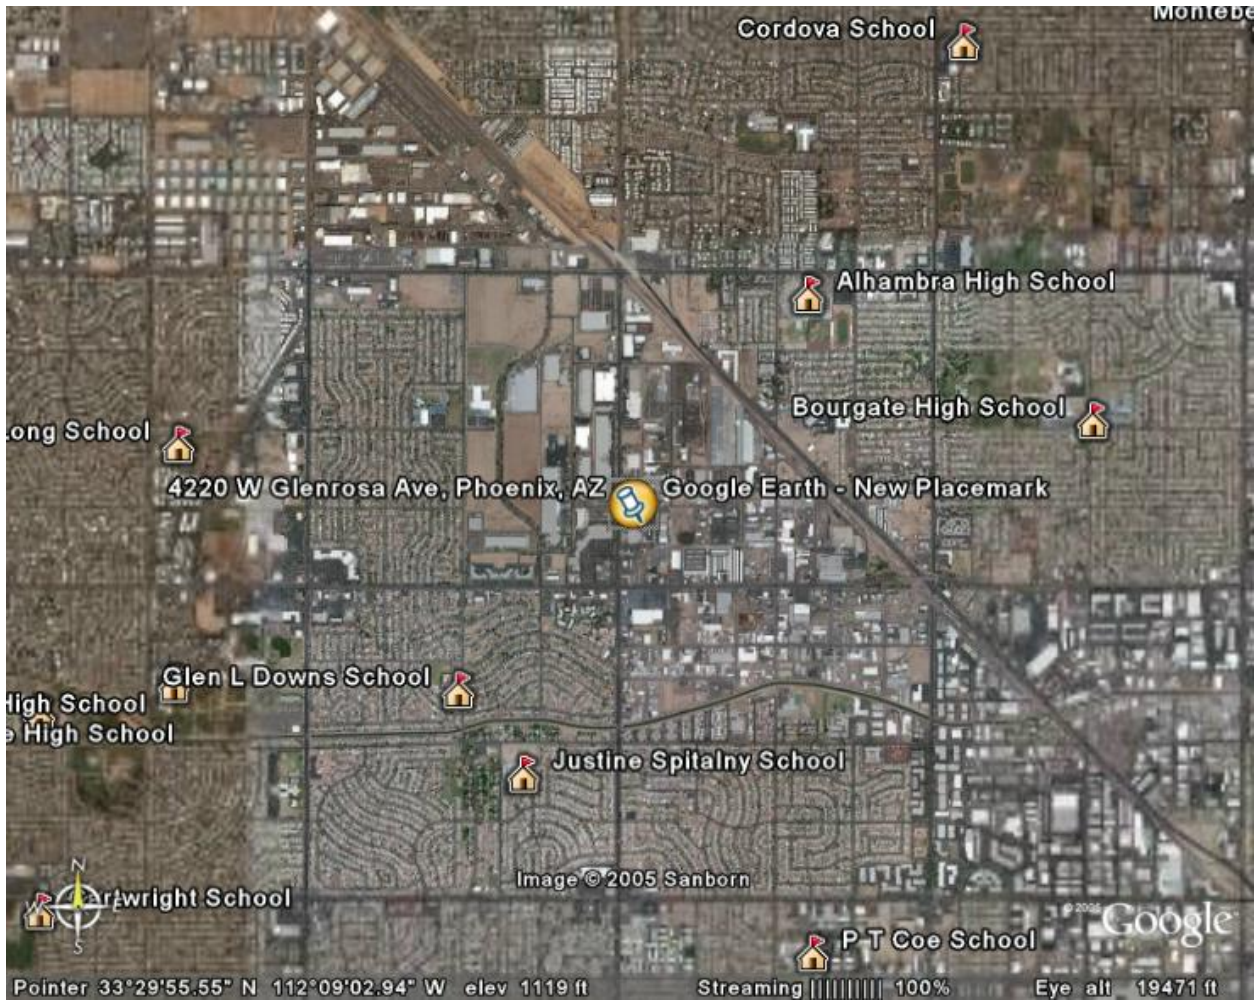

16300 SW 72nd Avenue, Portland, OR

164,040 tons of asbestos were shipped to this site in Portland, OR. Less than 3 miles away are:

Schools

1.25 miles from Waluga School
1.39 miles from James Templeton School
1.63 miles from Lake Grove School
1.83 miles from Phil Lewis School

1.97 miles from Tualatin School
2.19 miles from Saint Anthony's School
2.76 miles from Lakeside High School
2.89 miles from Stafford School
2.94 miles from Lake Oswego High School

7303 N Herding Avenue, Portland, OR

164,040 tons of asbestos were shipped to this site in Portland, OR. Less than 3 miles away are:

Schools

0.44 miles from Eliot School
0.60 miles from Boise School
1.19 miles from Holladay School
1.19 miles from Couch School
1.21 miles from Cathedral School
1.27 miles from Beach School
1.33 miles from Irvington School
1.38 miles from Chapman School
1.42 miles from Jefferson High School
1.58 miles from Lincoln High School
1.66 miles from Saint Andrews School
1.70 miles from Catlin-Hillside School
1.70 miles from Sabin School
1.78 miles from Ockley Green School
1.82 miles from Saint Mary Magdalene School
1.98 miles from Portland State University
2.07 miles from Alameda School

2.11 miles from Holy Redeemer School
2.28 miles from Vernon School
2.41 miles from Ainsworth School
2.68 miles from Applegate School
2.69 miles from Saint Cecelia School
2.78 miles from Oregon Health Sciences University
2.85 miles from Saint Phillip Neri School
2.96 miles from Faubion School
2.98 miles from Meek School