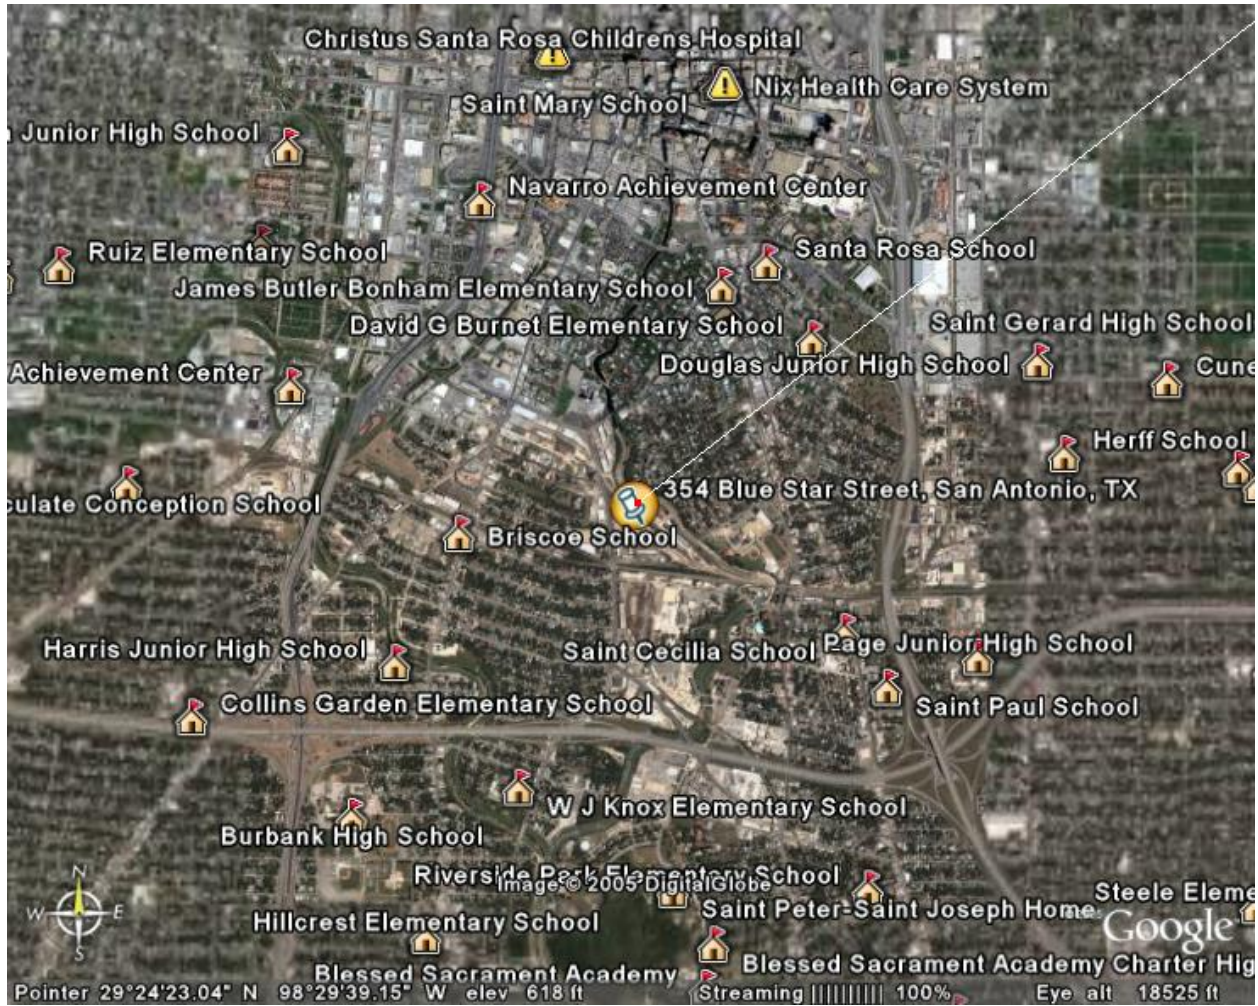

354 Blue Star Street, San Antonio, TX

103,889 tons of asbestos were shipped to this site in San Antonio, TX. Less than 3 miles away are:

Schools

0.50 miles from Brackenridge High
0.55 miles from Briscoe Elementary
0.65 miles from Bonham Elementary
0.75 miles from David G. Burnett Elementary
0.78 miles from Page Junior High School
0.82 miles from Santa Rosa School
0.87 miles from Fourth Ward School
0.93 miles from Harris Middle School
1.04 miles from Navarro Achievement Center
1.05 miles from Positive Solutions Charter School
1.06 miles from W J Knox Elementary
1.16 miles from Alamo Achievement Center
1.17 miles from Page Junior High School
1.30 miles from Saint Mary School
1.31 miles from Burbank High School
1.32 miles from Douglas Junior High
1.36 miles from Herff School
1.44 miles from Riverside Park School
1.53 miles from Collins Garden Elementary School
1.54 miles from Tafolla Junior High
1.56 miles from Blessed Sacrament Academy

1.59 miles from Immaculate Conception School
1.68 miles from Cuney School
1.69 miles from Healy Murphy School
1.88 miles from Poe Middle School
1.91 miles from Cooper Middle School
1.93 miles from Saint Theresa Academy
1.95 miles from Ruiz Elementary School
1.96 miles from Edgar Allen Poe Junior High
2.05 miles from Highland Park School
2.06 miles from Saint Gerard High School
2.11 miles from Storm Elementary
2.23 miles from Morrill Elementary
2.44 miles from Brewer Elementary
2.54 miles from Charles Graebner Elementary
2.56 miles from Saint Phillips College
2.57 miles from Sarah King Elementary
2.67 miles from Brentwood Junior High
2.68 miles from Hoelscher Elementary
2.75 miles from Lowell Junior High
2.75 miles from Trinidad School

Churches