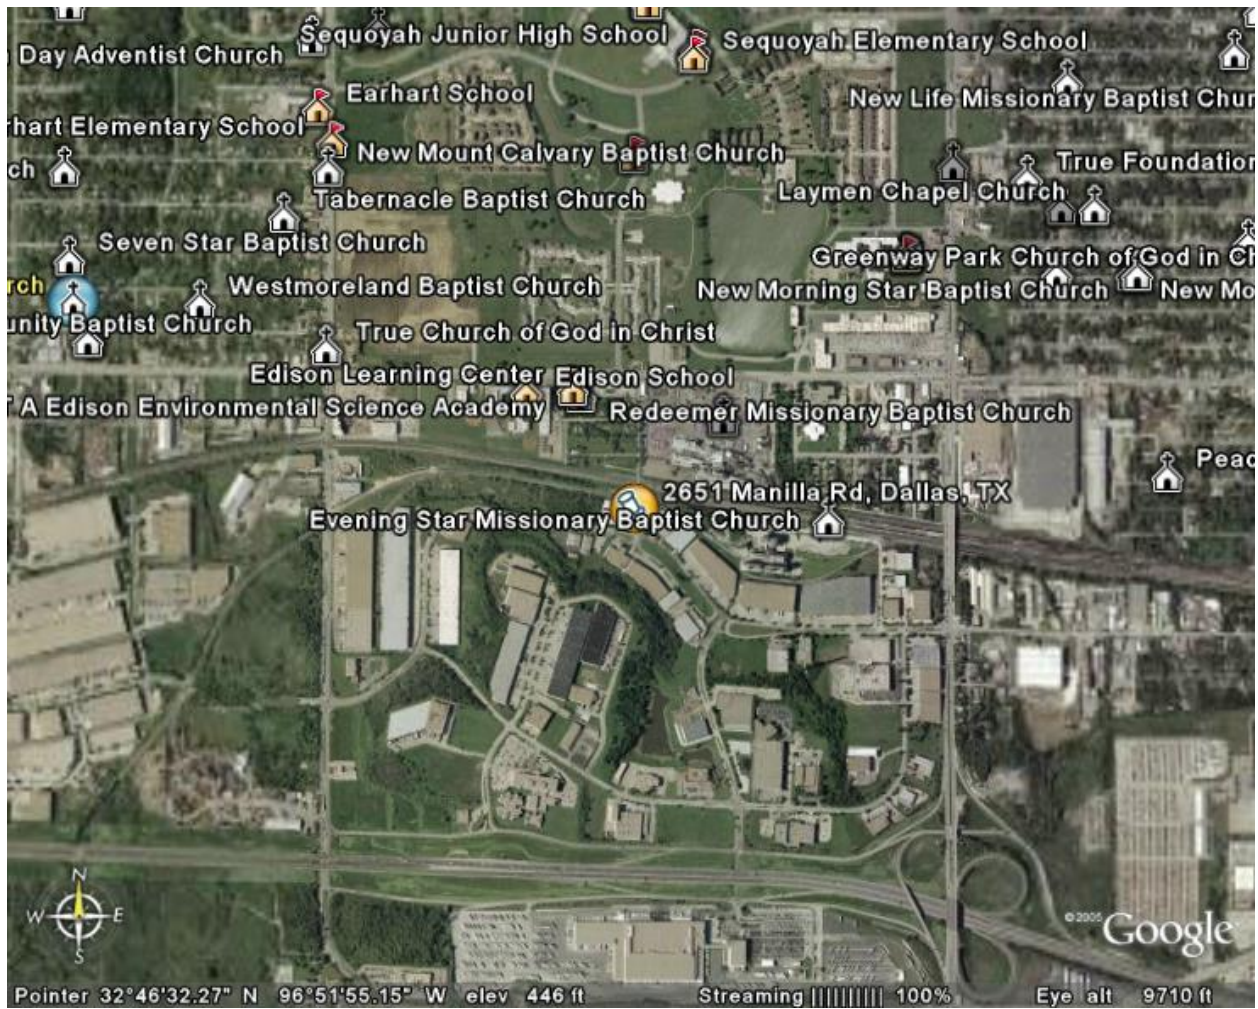

2651 Manilla Rd, Dallas, TX

327,411 tons of asbestos were shipped to this site in Dallas, TX. Less than 3 miles away are:

Schools

0.21 miles from Edison School
 0.56 miles from Jose Navarro High
 0.59 miles from L G Pinkston High
 0.82 miles from Earhart School
 1.14 miles from Stevens Park School
 1.38 miles from Sidney Lanier Elementary
 1.52 miles from Douglas School
 1.91 miles from Martinez Elementary
 2.15 miles from Sunset High School
 2.42 miles from Mount Saint Michael School
 2.73 miles from Hogg School

103,889 tons of asbestos were shipped to this site in San Antonio, TX. Less than 3 miles away are:

Schools

0.50 miles from Brackenridge High
0.55 miles from Briscoe Elementary
0.65 miles from Bonham Elementary
0.75 miles from David G. Burnett Elementary
0.78 miles from Page Junior High School
0.82 miles from Santa Rosa School
0.87 miles from Fourth Ward School
0.93 miles from Harris Middle School
1.04 miles from Navarro Achievement Center
1.05 miles from Positive Solutions Charter School
1.06 miles from W J Knox Elementary
1.16 miles from Alamo Achievement Center
1.17 miles from Page Junior High School
1.30 miles from Saint Mary School
1.31 miles from Burbank High School
1.32 miles from Douglas Junior High
1.36 miles from Herff School
1.44 miles from Riverside Park School
1.53 miles from Collins Garden Elementary School
1.54 miles from Tafolla Junior High
1.56 miles from Blessed Sacrament Academy

Hospitals

1.31 miles from Nix Healthcare System
1.41 miles from Santa Rosa Infirmary
1.85 miles from Baptist Medical Center

Highway 82 West, Bonham, TX

47,284 tons of asbestos were shipped to this site in San Antonio, TX. Less than 3 miles away are: