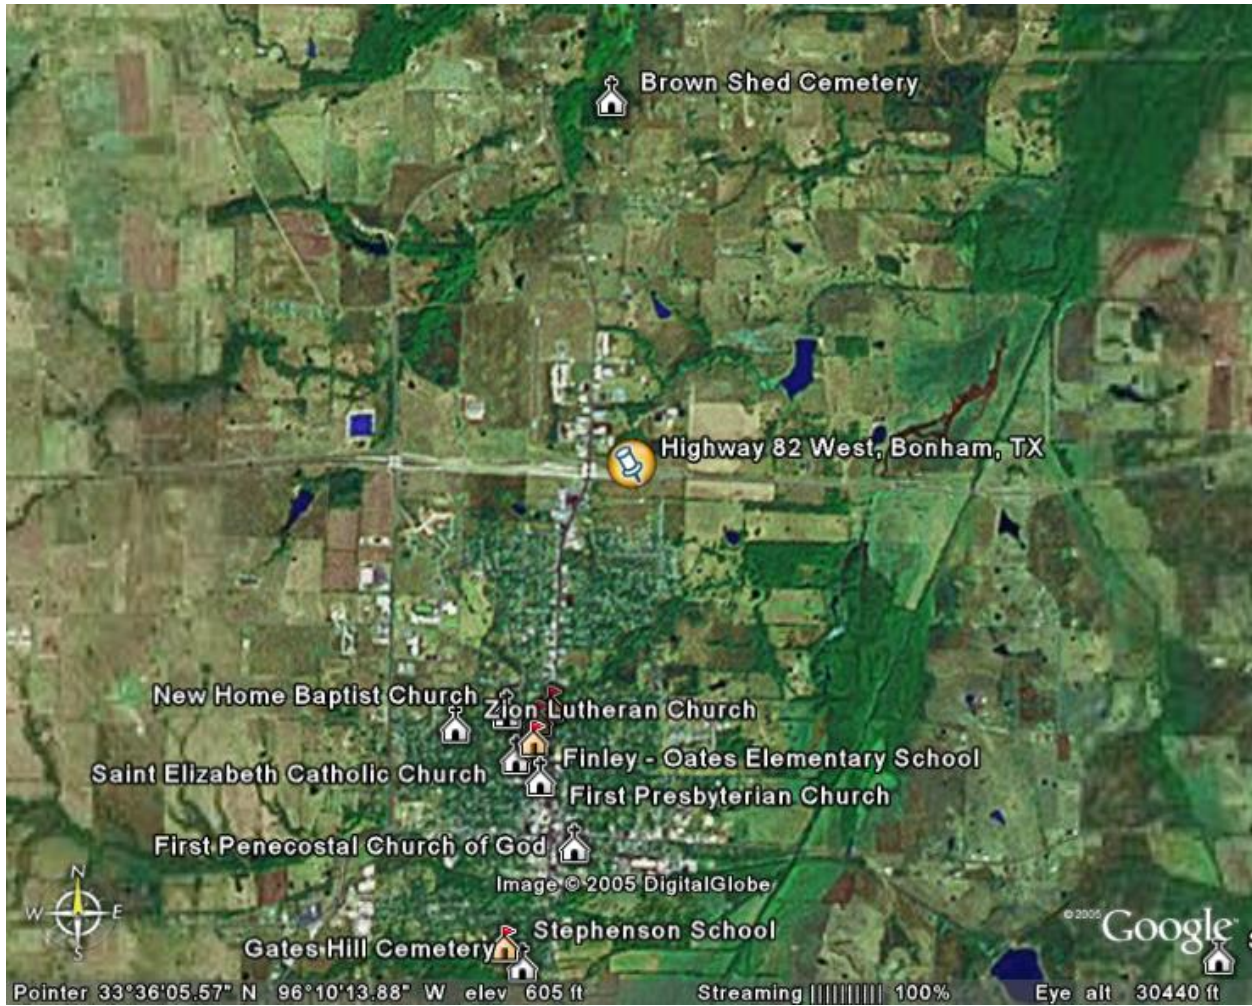

Highway 82 West, Bonham, TX

47,284 tons of asbestos were shipped to this site in San Antonio, TX. Less than 3 miles away are:

Schools

- 1.34 miles from Evans School
- 1.42 miles from Rather School
- 1.54 miles from Finley Oates Elem.
- 2.58 miles from Stephenson School

Churches

- 0.99 miles from Trinity Baptist Church
- 1.44 miles from Central Baptist Church
- 1.47 miles from New Home Baptist Church
- 1.64 miles from Saint Elizabeth Catholic Church
- 1.65 miles from Zion Lutheran Church
- 1.67 miles from New Life COGIC
- 1.86 miles from Holy Trinity Episcopal Church
- 2.40 miles from New Life Pentacostal Holiness Church

Hospitals